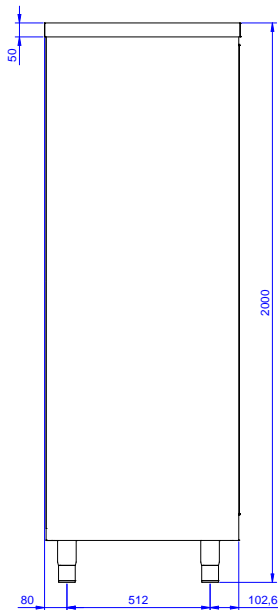

Storage Cabinet with 3
shelves and 2 sliding doors,
1400mm

Short Form Specification

Item No. _____

Made entirely from stainless steel. Inner welded frame in stainless steel. Unique connection of panels to inner frame. Height adjustable intermediate shelves, supports and inner doors in stainless steel. Sound-deadened sliding doors. Mounted on feet, adjustable in height.

Main Features

- Handles in stainless steel for better hygiene and reliability.
- Sturdiness, stability and reliability of table accurately tested.

Construction

- Reinforced side and base panel in 304 AISI stainless steel.
- Sturdy sound-deadened sliding doors on tracks located flush to the front of the frame.
- Easy access to the cupboard interior on all lengths guaranteed by the use of only 2 doors.
- Equipped with three intermediate shelves, one fixed in the middle and two which can be positioned at different heights.
- Intermediate shelf in stainless steel with riveted corners and transversal reinforcement in stainless steel.
- 100 mm upstand with 10 mm radiused corner and 13 mm deep, designed to be used against a wall.
- Base panel has 40mm high profile, is 8/10 in thickness with upturned edges and bar reinforcement. It is welded to legs for further structure reinforcement.
- Two double-walled sliding doors flush fitting to the front of the frame can be removed to facilitate cleaning of the cupboard interior.
- 304 AISI stainless steel feet, 150 mm high and 54 mm in diameter, adjustable by -35/+25 mm.

Optional Accessories

- Wheel kit for cupboards, 4 PNC 855299 wheels (2 with brakes), D=100 mm

APPROVAL: _____

Experience the Excellence
www.electroluxprofessional.com

Front

Side

Top

Key Information:

Cabinet width:	
132801 (MAS1400SPN)	1345 mm
Cabinet depth:	645 mm
Cabinet height:	1797 mm
External dimensions, Width:	1400 mm
External dimensions, Depth:	700 mm
External dimensions, Height:	2000 mm
Net weight:	120 kg