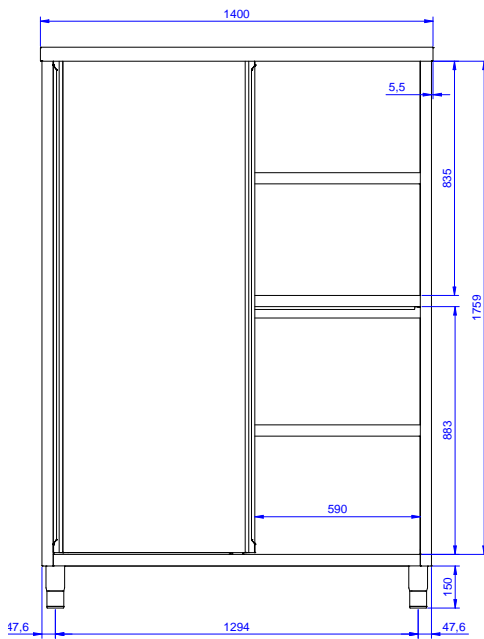

Front

Side

Top

Key Information:

Cabinet width:	
132801 (MAS1400SPN)	1345 mm
Cabinet depth:	645 mm
Cabinet height:	1797 mm
External dimensions, Width:	1400 mm
External dimensions, Depth:	700 mm
External dimensions, Height:	2000 mm
Net weight:	120 kg