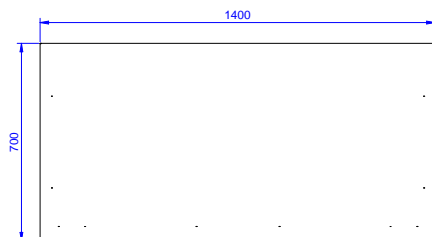

Top

Key Information:

Cabinet width:	
132801 (MAS1400SPN)	1345 mm
Cabinet depth:	645 mm
Cabinet height:	1797 mm
External dimensions, Width:	1400 mm
External dimensions, Depth:	700 mm
External dimensions, Height:	2000 mm
Net weight:	120 kg